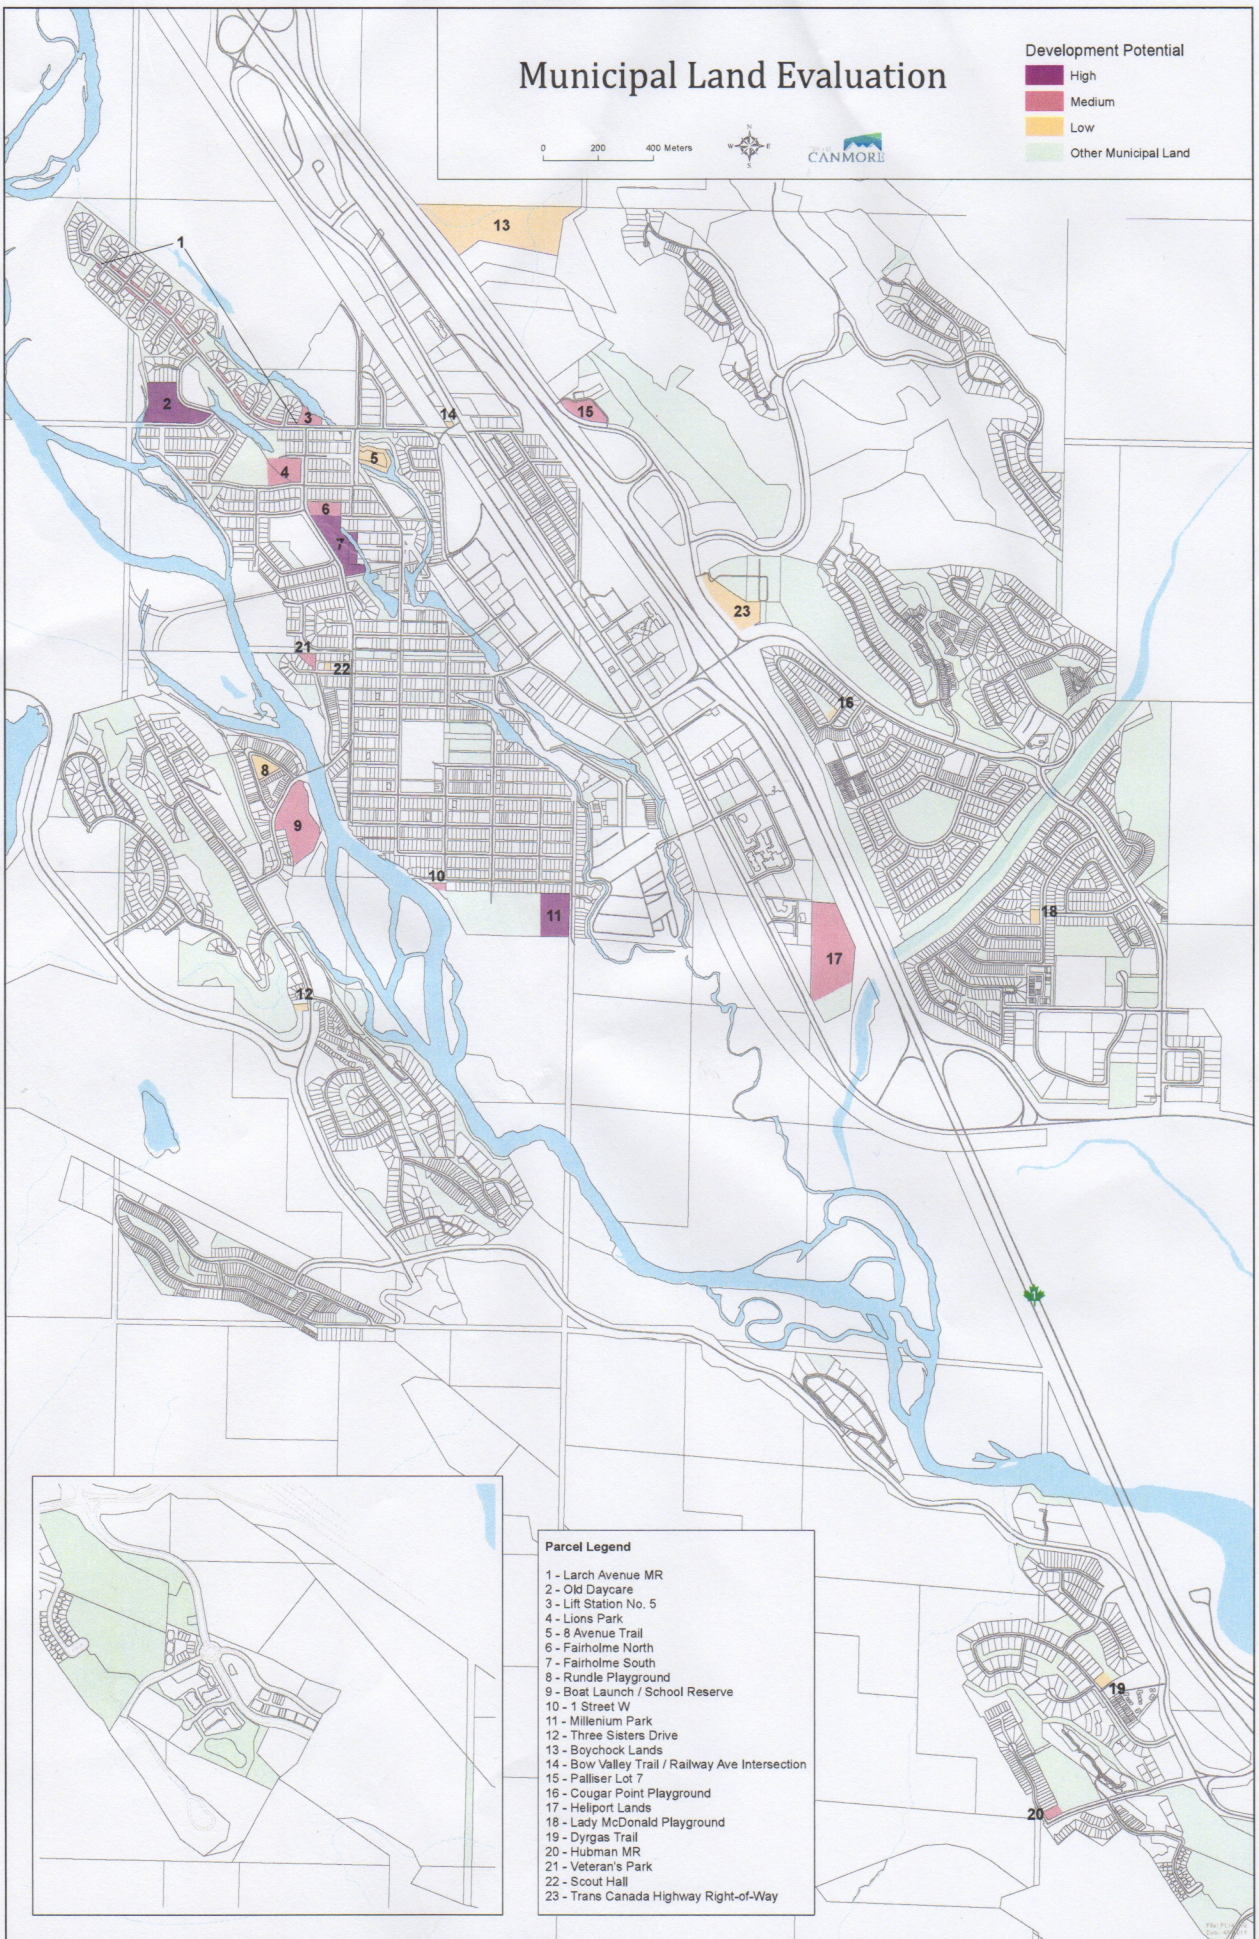

Municipal Land Evaluation

0 200 400 Meters

Parcel Legend

- 1 - Larch Avenue MR
- 2 - Old Daycare
- 3 - Lift Station No. 5
- 4 - Lions Park
- 5 - 8 Avenue Trail
- 6 - Fairholme North
- 7 - Fairholme South
- 8 - Rundle Playground
- 9 - Boat Launch / School Reserve
- 10 - 1 Street W
- 11 - Millenium Park
- 12 - Three Sisters Drive
- 13 - Boychock Lands
- 14 - Bow Valley Trail / Railway Ave Intersection
- 15 - Palliser Lot 7
- 16 - Cougar Point Playground
- 17 - Heliport Lands
- 18 - Lady McDonald Playground
- 19 - Dyrgas Trail
- 20 - Hubman MR
- 21 - Veteran's Park
- 22 - Scout Hall
- 23 - Trans Canada Highway Right-of-Way